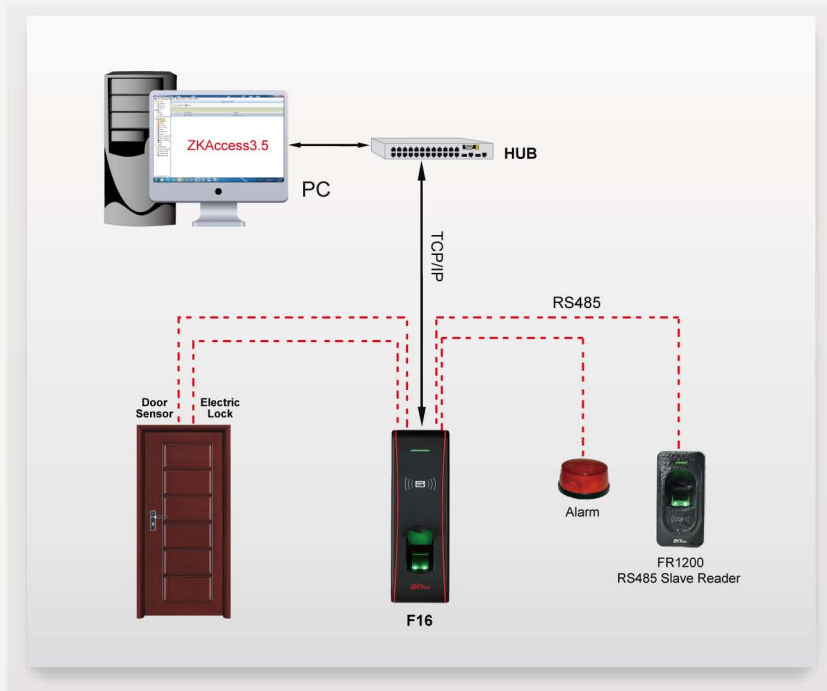

Configuration:

Application:

ZKTeco Inc.

ZK Mansion, Wuhe Rd, Gangtuo, Bantian, Buji Town, Longgang District, Shenzhen China 518129 Tel: +86-755-8960 2345/46/47/48 Fax: +86-755-8960 2675 www.zkteco.com

Global Service Hotline:

USA: +1 732-412-6007
EU: ++34 916 532 891
Brazil: +55 (31) 2515-8326
Thailand: +66-027199154
Mexico: +52-55-52078969
South Africa: +27 12 259 1047

Egypt: +202-24055541
Dubai: +971 4 6091 310
India: +91 9650971689
Indonesia: +62 21 2921 8949
Vietnam: +84-0169-5813007
Philippines: +63 9998775576