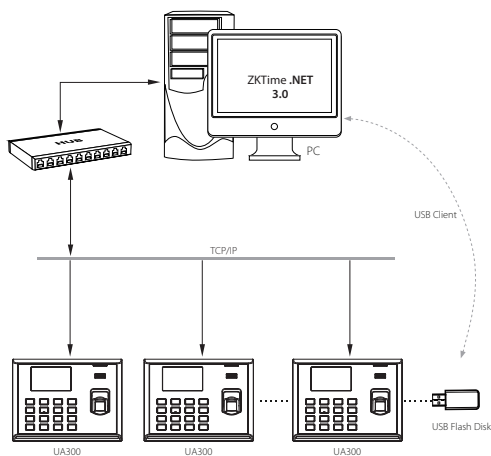

Specifications

Fingerprint Capacity	3000 (1:N)
ID Card Capacity	10,000 (Optional)
Record Capacity	100,000
Display	3-inch Screen
Communication	TCP/IP, RS232/485, USB (host & client)
Standard Functions	Web Server, Short Message, Automatic Status Switch, Self-Service Query, Work Code, T9 input, 9 Digits User ID, DST, Schedule Bell
Optional Functions	ID/Mifare Card, External Printer
Software	ZKTime.Net 3.0
Power Supply	DC 5V 2A
Verification Speed	≤0.5 sec
Operating Temp.	0 °C- 45 °C
Operating Humidity	20%-80%
Dimension	180 × 135 × 37 mm (Length × Width × Thickness)
Net Weight	0.70 kg

Configuration

What's in the Box

ZKTeco South Africa

Tel: +27 12 259 1047
E-mail: sales@zkteco.co.za
www.zkteco.co.za

Global Offices:

USA: +1 732-412-6007
EU: +34 916532891
Brazil: +55 31 2515-8326
Thailand: +66-027199154
Mexico: +52-55-52928418

South Africa: +27 12 259 1047
Egypt: +201110444134
Dubai: +971 4 6091 310
India: +91 8123536788
Indonesia: +62 21 2921 8949

Vietnam : +84-0169-5813007
Philippines: +63 9084118832
Russia: +8 915 178-46-81